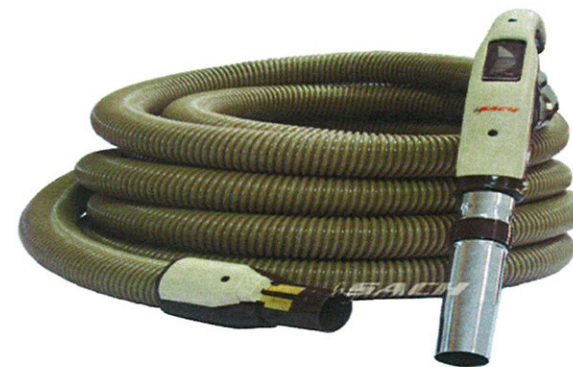

COMBINATION FLOOR TOOL + FELT PAD

DUST BRUSH

STANDARD HOSE HANGER

CREVICE TOOL

BRUSH FLOOR TOOL

TELESCOPIC ALUMINIUM WAND

FLEXIBLE ON/OFF PLUS HOSE 10 M

ON/OFF SWITCH