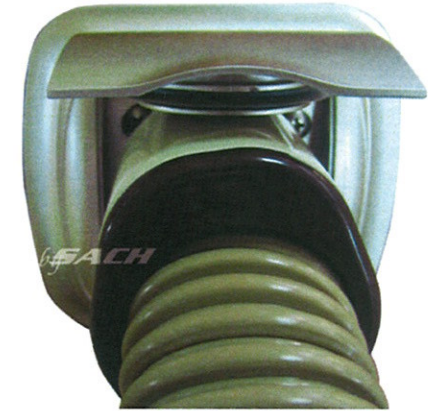

# AllergyPlus

The Home of Good Ventilation

AllergyPlus Ltd. Unit 2 Churchlands Business Park, Ufton Road, Harbury, Leamington Spa, Warwickshire, CV33 9GX

BRUSH BAG

UPHOLSTERY BRUSH

BRUSH HOLDER

WAND HOLDER

HOSE AND CUFF INLET VALVE WITH 360° TURN

COMBINATION FLOOR TOOL + FELT PAD

DUST BRUSH

STANDARD HOSE HANGER

CREVICE TOOL

BRUSH FLOOR TOOL

TELESCOPIC ALUMINIUM WAND

FLEXIBLE ON/OFF PLUS HOSE 10 M

ON/OFF SWITCH